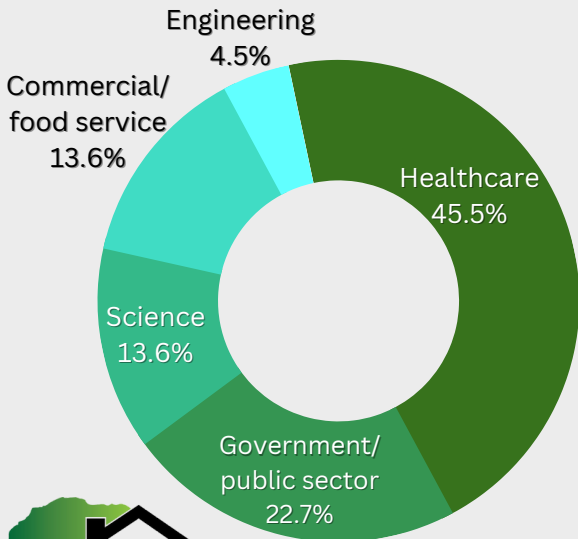

Eskridge Estates Buyers

23 homes sold in 51 days

Selling price

\$189K-\$240K

2

Average household size

\$64K

Average household income

Eskridge buyers relocated from