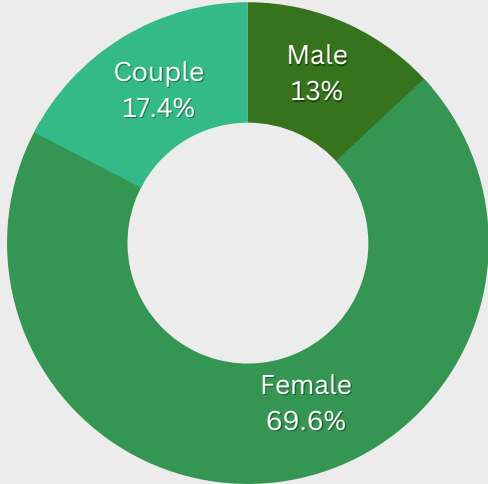

Eskridge Estates Buyers

23 homes sold in 51 days

Selling price

\$189K-\$240K

2

Average household size

\$64K

Average household income