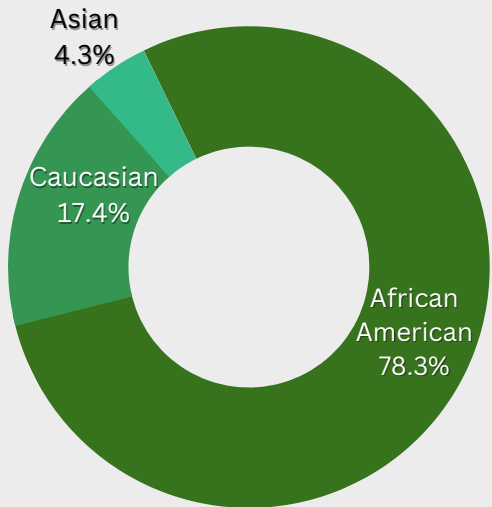

Eskridge Estates Buyers

23 homes sold in 51 days

Selling price

\$189K-\$240K

2

Average household size

\$64K

Average household income